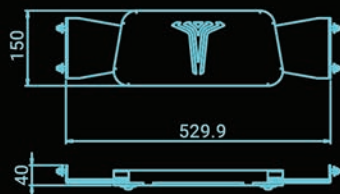

Polyurethane color selection

Technical Details

Weight (Basic unit)	min. 115 kg
LCD	24" wide
Touch system	Supported
Bill acceptor	Optional
Ticket printer	Optional
Coin acceptor	Optional
Coin hopper	Optional
Player tracking	Optional
Wireless charger	Supported
USB charger	Supported
RFID	Supported
Voltage	230V / 50Hz
Power consumption	1200-2200W
Required fuse	25A slow
SAS 6.02	Supported