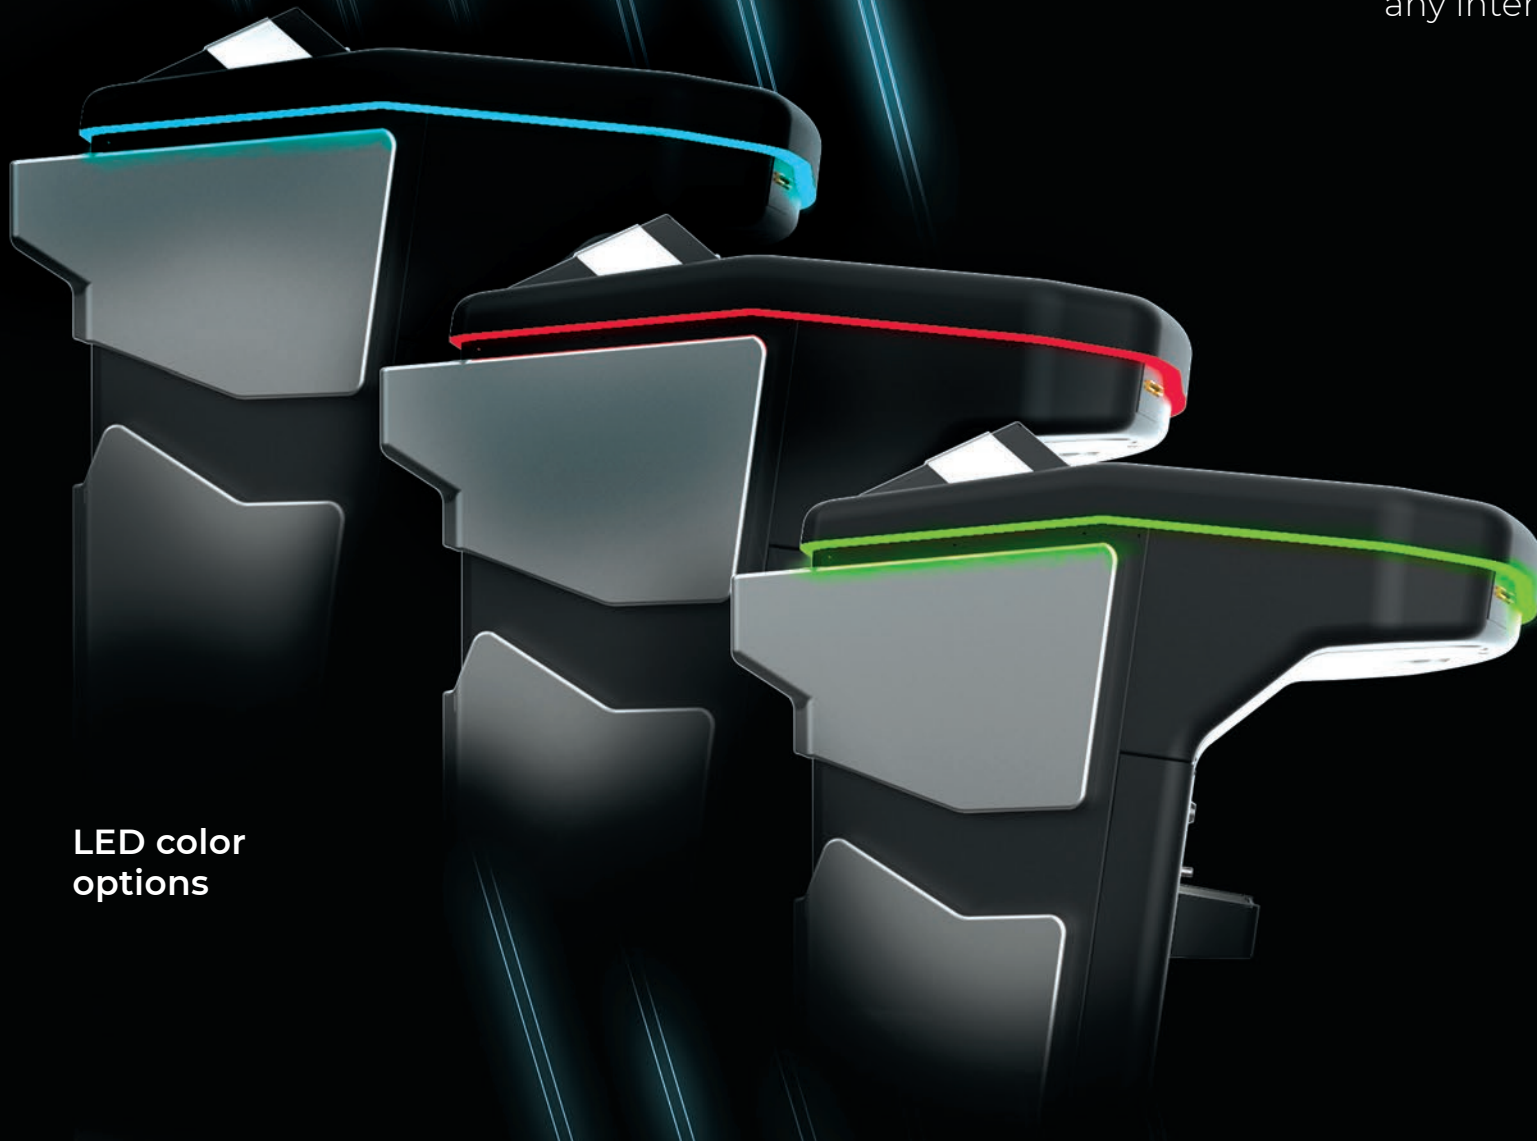

Customization Options

Different color combination to fit any interior.

LED color options