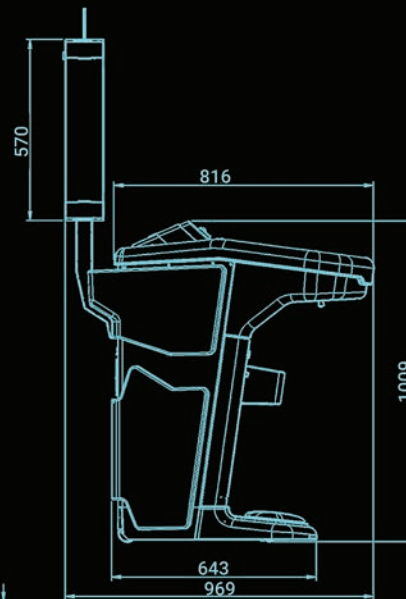

Polyurethane color selection

Technical Details

Weight (Basic unit)	min. 115 kg
LCD	24" wide
Touch system	Supported
Bill acceptor	Optional
Ticket printer	Optional
Coin acceptor	Optional
Coin hopper	Optional
Player tracking	Optional
Wireless charger	Supported
USB charger	Supported
RFID	Supported
Voltage	230V / 50Hz
Power consumption	1200-2200W
Required fuse	25A slow
SAS 6.02	Supported