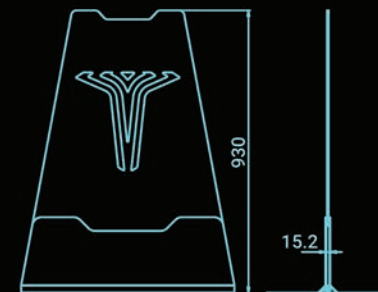

Polyurethane color selection

Technical Details

Weight (Basic unit)	min. 115 kg
LCD	24" wide
Touch system	Supported
Bill acceptor	Optional
Ticket printer	Optional
Coin acceptor	Optional
Coin hopper	Optional
Player tracking	Optional
Wireless charger	Supported
USB charger	Supported
RFID	Supported
Voltage	230V / 50Hz
Power consumption	1200-2200W
Required fuse	25A slow
SAS 6.02	Supported