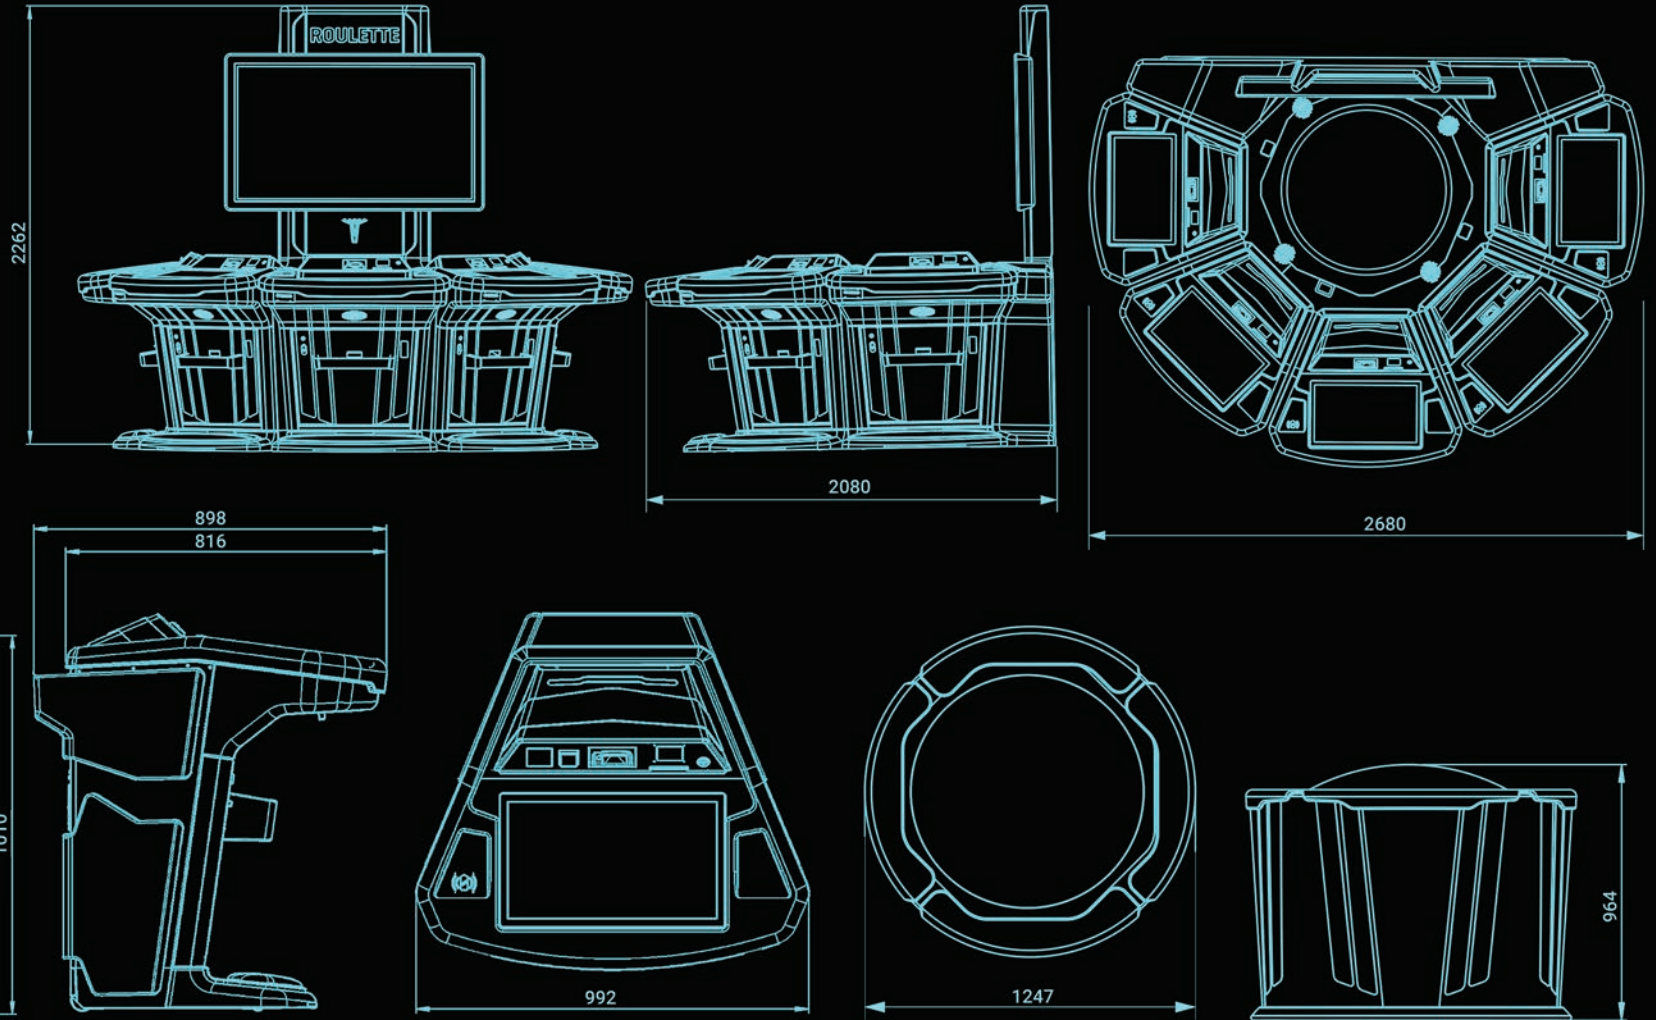

Technical Details

Weight (Basic unit)	min. 115 kg
LCD	24" wide
Touch system	Supported
Bill acceptor	Optional
Ticket printer	Optional
Coin acceptor	Optional
Coin hopper	Optional
Player tracking	Optional
Wireless charger	Supported
USB charger	Supported
RFID	Supported
Voltage	230V / 50Hz
Power consumption	1200-2200W
Required fuse	25A slow
SAS 6.02	Supported