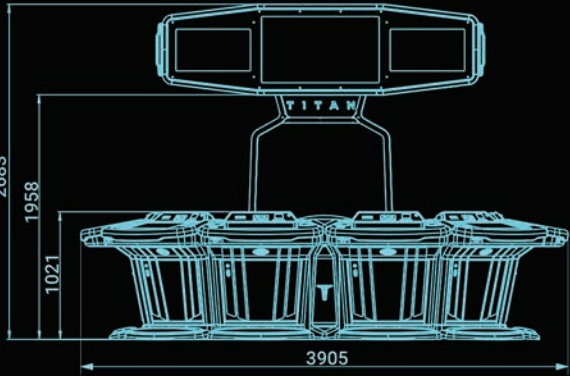

Polyurethane color selection

Technical Details

Weight (Basic unit)	min. 115 kg
LCD	24" wide
Touch system	Supported
Bill acceptor	Optional
Ticket printer	Optional
Coin acceptor	Optional
Coin hopper	Optional
Player tracking	Optional
Wireless charger	Supported
USB charger	Supported
RFID	Supported
Voltage	230V / 50Hz
Power consumption	1200-2200W
Required fuse	25A slow
SAS 6.02	Supported