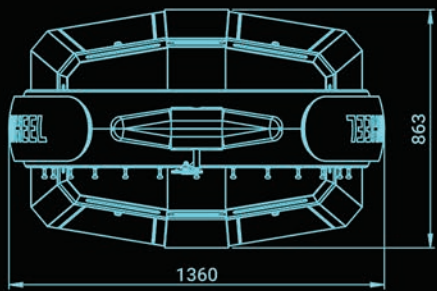

Polyurethane color selection

Technical Details

Weight (Basic unit)	min. 115 kg
LCD	24" wide
Touch system	Supported
Bill acceptor	Optional
Ticket printer	Optional
Coin acceptor	Optional
Coin hopper	Optional
Player tracking	Optional
Wireless charger	Supported
USB charger	Supported
RFID	Supported
Voltage	230V / 50Hz
Power consumption	1200-2200W
Required fuse	25A slow
SAS 6.02	Supported