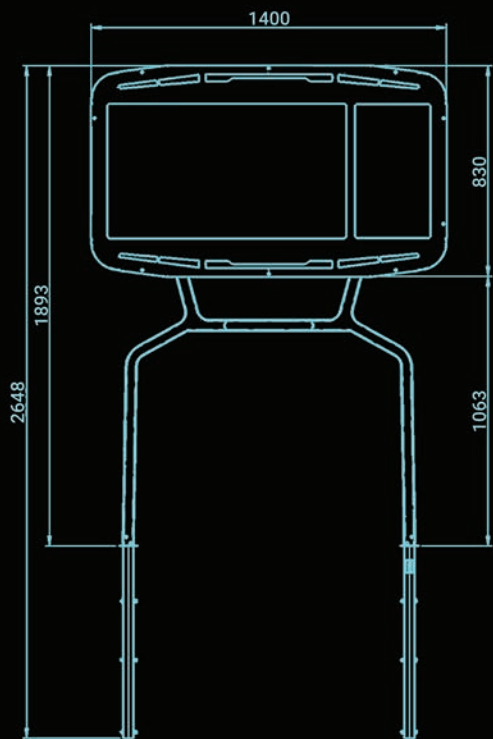

Polyurethane color selection

Technical Details

Weight (Basic unit)	min. 115 kg
LCD	24" wide
Touch system	Supported
Bill acceptor	Optional
Ticket printer	Optional
Coin acceptor	Optional
Coin hopper	Optional
Player tracking	Optional
Wireless charger	Supported
USB charger	Supported
RFID	Supported
Voltage	230V / 50Hz
Power consumption	1200-2200W
Required fuse	25A slow
SAS 6.02	Supported