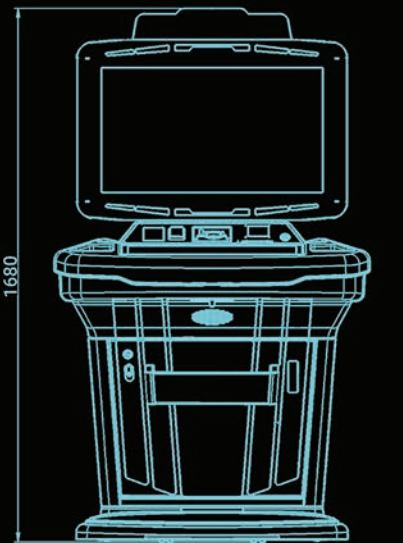

Polyurethane color selection

Technical Details

Weight (Basic unit)	min. 115 kg
LCD	24" wide
Touch system	Supported
Bill acceptor	Optional
Ticket printer	Optional
Coin acceptor	Optional
Coin hopper	Optional
Player tracking	Optional
Wireless charger	Supported
USB charger	Supported
RFID	Supported
Voltage	230V / 50Hz
Power consumption	1200-2200W
Required fuse	25A slow
SAS 6.02	Supported