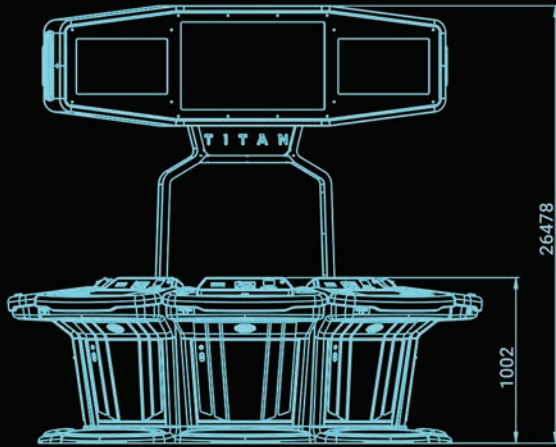

Polyurethane color selection

Technical Details

Weight (Basic unit)	min. 115 kg
LCD	24" wide
Touch system	Supported
Bill acceptor	Optional
Ticket printer	Optional
Coin acceptor	Optional
Coin hopper	Optional
Player tracking	Optional
Wireless charger	Supported
USB charger	Supported
RFID	Supported
Voltage	230V / 50Hz
Power consumption	1200-2200W
Required fuse	25A slow
SAS 6.02	Supported