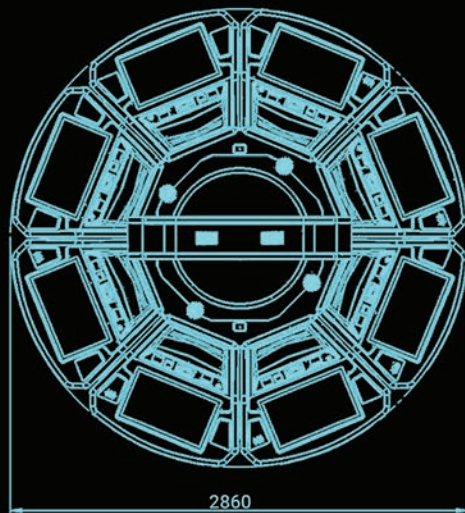

Polyurethane color selection

Technical Details

Weight (Basic unit)	min. 115 kg
LCD	24" wide
Touch system	Supported
Bill acceptor	Optional
Ticket printer	Optional
Coin acceptor	Optional
Coin hopper	Optional
Player tracking	Optional
Wireless charger	Supported
USB charger	Supported
RFID	Supported
Voltage	230V / 50Hz
Power consumption	1200-2200W
Required fuse	25A slow
SAS 6.02	Supported